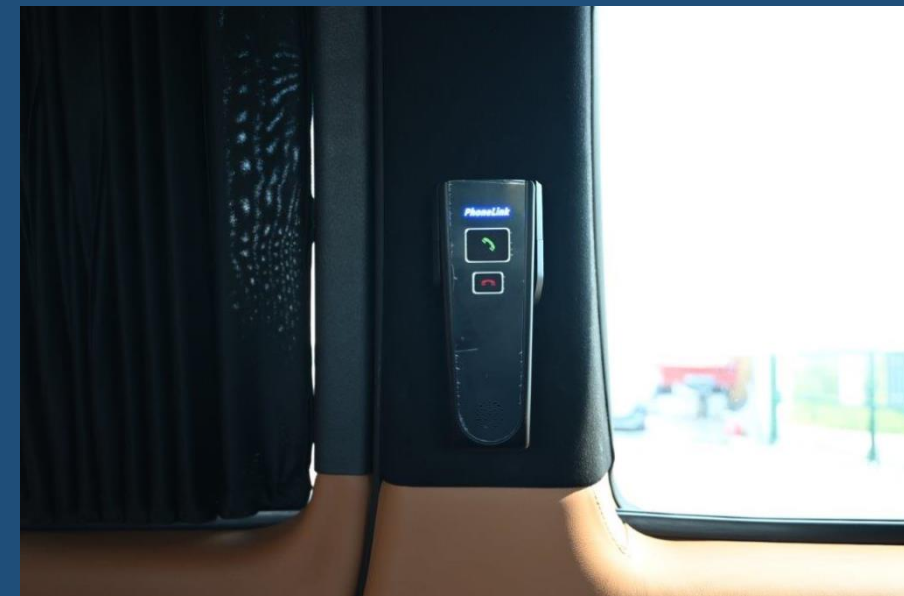

RH4 245/45 R18 TYRES
RM4 COMFORT TYRES
RM7 SUMMER TYRES
RX8 WHEEL MAKE RONAL
RY2 TYRE PRESSURE MONITORING AT FA AND RA, WIRELESS
SOO AIRBAG CONTROL UNIT GENERATION AB12
SA6 AIRBAG, CO-DRIVER
562 LUXUR DRIVERISED SEAT
SB2 COMFORT CO-DRIVER'S SEAT
SEO ACTIVE SEAT VENTILATION FOR DRIVER
SE1 ACTIVE SEAT VENTILATION FOR FRONT PASSENGER
SE4 LUMBAR SUPPORT FOR CO-DRIVER'S SEAT
SE5 LUMBAR SUPPORT FOR DRIVER'S SEAT
SH1 THORAX/PELVIS SIDE-IMPACT AIRBAG, DRIVER
SH2 THORAX/PELVIS SIDE-IMPACT AIRBAG, FRONT PASSENGER
SH9 WINDOWBAGS FOR DRIVER AND FRONT PASSENGER
SK5 AUTOMATIC CO-DRIVER AIRBAG DEACTIVATION
SZ7 STOWAGE NET, DRIVER SEAT BACKREST
SZ8 STOWAGE NET, FRONT PASSENGER BACKREST
T14 ACTIVE RETAINER FOR LOAD COMPARTMENT SLIDING DOOR
T19 SLIDING DOOR LEFT
T55 ELECTRICAL OPERATION OF SLIDING DOOR, RIGHT
T56 ELECTRICAL OPERATION OF SLIDING DOOR, LEFT
T70 CHILDPROOF LOCKS ON DOORS IN PASSENGER COMPARTMENT
T74 HANDLE FOR ENTRANCE