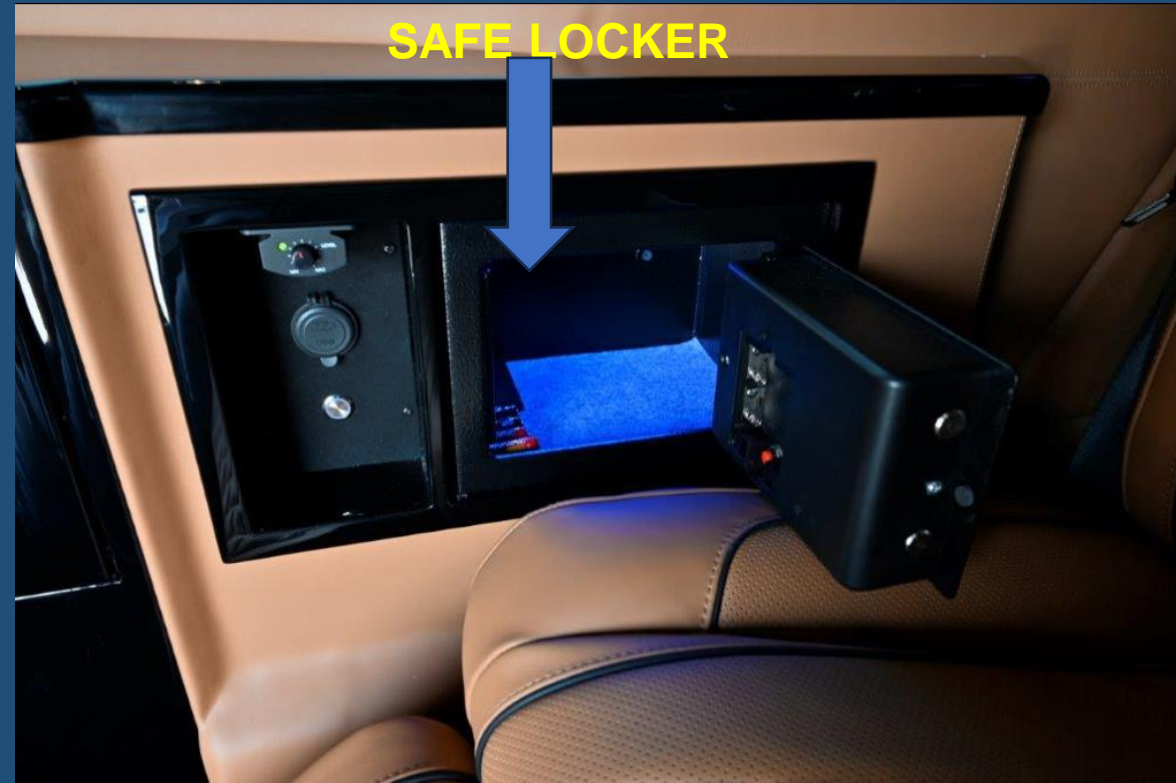

### VIP EDITION FEATURES

PREMIUM LEATHER SEATS

REAR INDIVIDUAL SEATS

CENTER CONSOLE WITH CONTROLS

MASSAGE CHAIRS

SAFE LOCKER, MAYBACH BODY KITS

ARM AND LEG RESTS

PRIVACY PARTITION

SKY LIGHTS, INTERCOM PHONE

JBL HIGH QUALITY AUDIO SYSTEM

REFREIGERATOR, PRIVACY CURTAINS - POWERED

AMBIENT LIGHTS, SILEVR COLORED ROOF RAIL