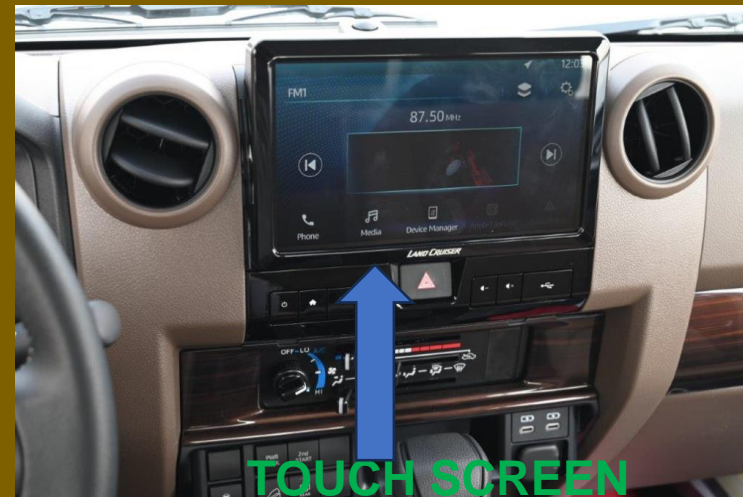

LED FRONT FOG LAMP

POWER SIDE VIEW MIRRORS

SIDE STRIPES
SIDE STEP
MUD GUARD (FRONT & REAR)
LAND CRUISER HERITAGE EMBLEM ON FRONT FENDER

INTERIOR FEATURES

FABRIC SEATS
FRONT SEPARATE SEATS (2 PASSENGERS)
MANUAL AIR CONDITIONING
GLOVE BOX COOLING VENT
STEERING WHEEL CONTROLS
WOOD GRAIN EFFECT FOR DASHBOARD
LEATHER STEERING WHEEL WITH WOOD GRAIN EFFECT
OPTITRON SPEEDOMETER WITH 4.2 INCH MID
CENTER CONSOLE
FRONT CUP HOLDERS
TELESCOPIC STEERING WHEEL
2 USB-C PORTS
FLOOR MATS - CARPET
DISPLAY AUDIO TOUCH SCREEN 9 INCH
WIRELESS APPLE CARPLAY
DIGITAL AUDIO BROADCASTING RADIO (DAB)
USB-A PORT
2 SPEAKERS