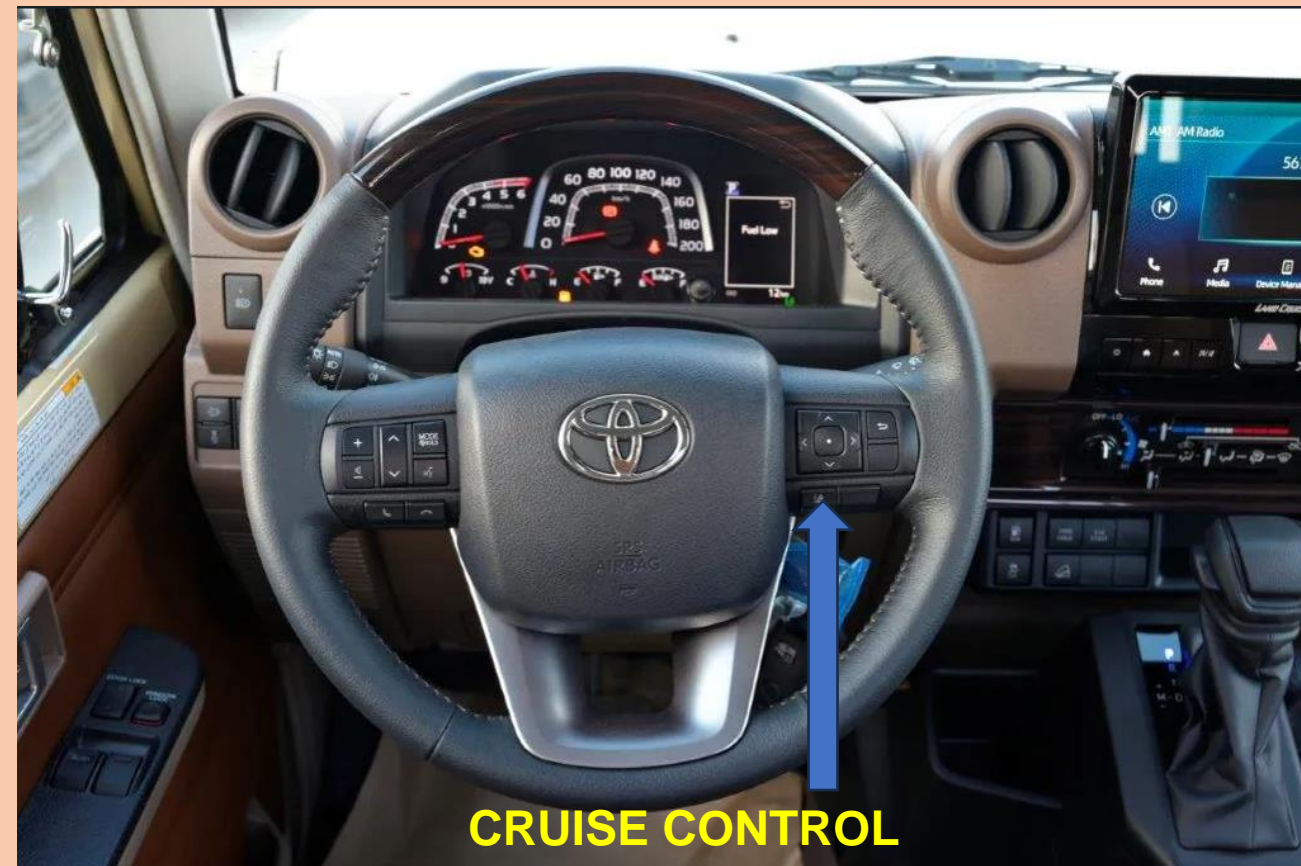

### INTERIOR FEATURES

LEATHER SEATS  
FRONT SEPARATE SEATS (2 PASSENGERS)  
MANUAL AIR CONDITIONING  
STEERING WHEEL CONTROLS  
WOOD GRAIN EFFECT FOR DASHBOARD  
LEATHER STEERING WHEEL WITH WOOD GRAIN EFFECT  
OPTITRON SPEEDOMETER WITH 4.2 INCH MID  
LED CABIN LAMP  
CENTER CONSOLE  
FRONT CUP HOLDERS  
TELESCOPIC STEERING WHEEL  
2 USB-C PORTS  
FLOOR MATS - CARPET

### AUDIO & ENTERTAINMENT SYSTEM

DISPLAY AUDIO TOUCH SCREEN 9 INCH  
WIRELESS APPLE CARPLAY  
DIGITAL AUDIO BROADCASTING RADIO (DAB)

USB-A PORT  
2 SPEAKERS

### **CONVENIENCE & SAFETY FEATURES**

REMOTE CENTRAL DOOR LOCKING  
POWER WINDOWS  
CENTRAL DOOR LOCKING  
CRUISE CONTROL  
COOL BOX  
REAR CAMERA  
FRONT & REAR DIFFERENTIAL LOCK  
FRONT SUSPENSION COIL SPRING  
REAR SUSPENSION: 8 LEAF SPRINGS  
AIRBAGS (DRIVER & FRONT PASSENGER)  
FRONT VENTILATED DISC BRAKES & REAR DRUM BRAKES  
ANTI-LOCK BRAKE SYSTEM (ABS)  
ELECTRONIC BRAKE-FORCE DISTRIBUTION (EBD)  
VEHICLE STABILITY CONTROL (VSC)  
DOWN-HILL ASSIST CONTROL (DAC)  
HILL-START ASSIST CONTROL (HAC)  
TIRE PRESSURE WARNING SYSTEM (TPWS)  
ENGINE IMMOBILIZER SYSTEM  
SAFETY REGULATION KIT