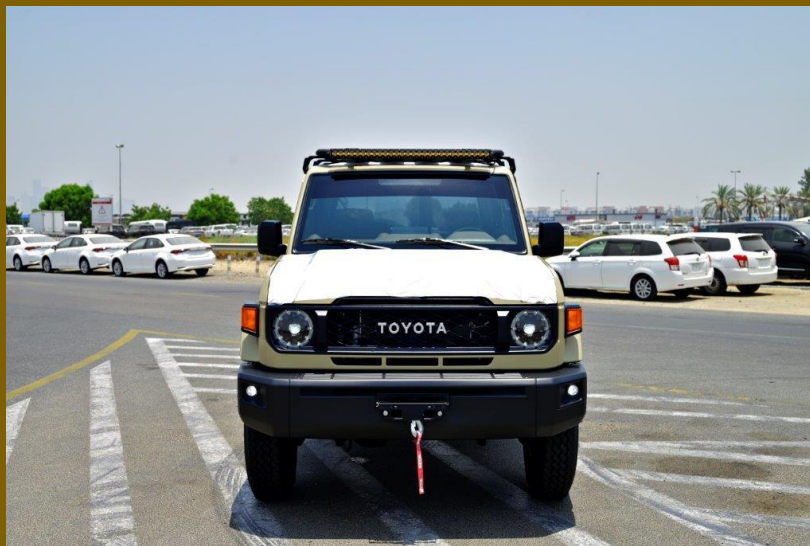

2024 MODEL TOYOTA LAND CRUISER SWB 71 ULTIMATE EDITION V6 4.0L 4WD 7-SEATER MT

MODEL CODE – GRJ71L - RJMRKV

ENGINE: 1GR-FE, 4.0 L, 6-CYLINDER, PETROL, VVT-I – EURO 4

MAX OUTPUT: 228 HP / 5200 RPM (170 KW)

MAX TORQUE: 360 NM / 3800 RPM

5 SPEED MANUAL TRANSMISSION

FOUR WHEEL DRIVE 4X4

FUEL TANK: 90 L

FUEL ECONOMY 7.8 KM/L

16 INCH STEEL WHEEL

TYRE SIZE: 225/95R16C

FRONT BLACK BUMPER

LED HEADLAMP

HEADLAMP LEVELING

POWER SIDE VIEW MIRRORS

SIDE STEP

MUD GUARD (FRONT & REAR)

FRONT BENCH SEATS (3 PASSENGERS)

MANUAL AIR CONDITIONING

URETHANE STEERING WHEEL

TELESCOPIC STEERING WHEEL

POWER WINDOWS

FRONT & REAR DIFFERENTIAL LOCK

CENTRAL DOOR LOCKING