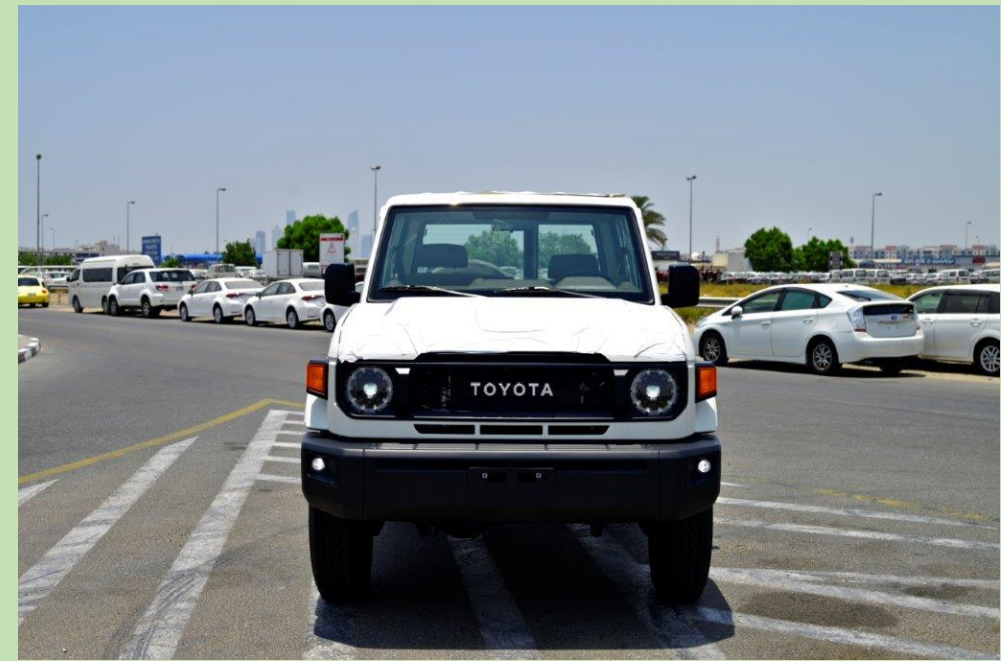

EXTERIOR FEATURES

16 INCH STEEL WHEEL

TYRE SIZE: 225/95R16C

FRONT BLACK BUMPER

HEADLAMP LEVELING

FRONT FOG LAMP

POWER SIDE VIEW MIRRORS

AUXILIARY FUEL TANK MOUNTED ON BACK DOOR

SIDE STEP

MUD GUARD (FRONT & REAR)

CONVENIENCE & SAFETY FEATURES

POWER WINDOWS

FRONT & REAR DIFFERENTIAL LOCK

CENTRAL DOOR LOCKING

TIRE PRESSURE MONITOR

FRONT SUSPENSION COIL SPRING

REAR SUSPENSION: LEAF SPRING (5 LAYERS)

AIRBAGS

FRONT VENTILATED DISC BRAKES & REAR DRUM BRAKES

ANTI-LOCK BRAKE SYSTEM (ABS)

ELECTRONIC BRAKE-FORCE DISTRIBUTION (EBD)

VEHICLE STABILITY CONTROL (VSC)

HIGH MOUNTED STOP LAMP