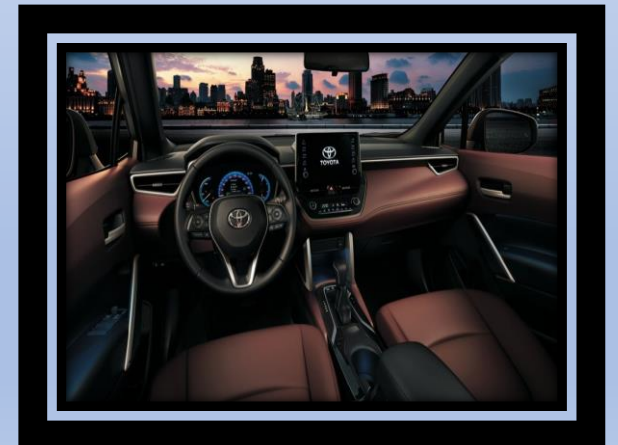

THE TOYOTA COROLLA EXECUTIVE

2023 MODEL TOYOTA COROLLA EXECUTIVE 1.5L PETROL AUTOMATIC TRANSMISSION

**MODEL CODE MZEA11L-GEXDBV
ENGINE: M15A-FKS, 1.5L, 3-CYLINDERS
MAX OUTPUT: 119 HP / 6500-6600 RPM
MAX TORQUE: 148 NM / 4600-5000 RPM
CONTINUOUSLY VARIABLE TRANSMISSION (CVT) WITH 10 SPEED
MANUAL SEQUENTIAL MODE
TIRES SIZE: 225/45R17
DIMENSIONS L - W - H (MM): 4630 - 1780 - 1435
FUEL EFFICIENCY: 19.3 KM/L
FUEL TANK CAPACITY: 50L
17" ALLOY WHEELS
HALOGEN HEADLAMPS
LED FRONT FOG LAMP
POWER SIDE VIEW MIRRORS, BODY COLORED, TURNING SIGNAL
LIGHT, MANUAL FOLDING MIRRORS
SIDE MOULDING CHROME PLATED
BLACK WITH CHROME FRONT GRILL
CHROME EMBLEMS (EXECUTIVE)
REAR SPOILER
FABRIC SEATS
STEERING WHEEL WITH AUDIO CONTROLS**

MANUAL AIRCONDITIONING
REAR AC VENT
9 INCH TOUCH SCREEN AUDIO SYSTEM WITH BLUETOOTH
APPLE CARPLAY SYSTEM
USB PORT
4 SPEAKERS
DRIVER AIRBAG, FRONT PASSENGER AIRBAG, FRONT SIDE
AIRBAGS
SMART ENTRY SYSTEM WITH ENGINE START/STOP (PUSH
BUTTON)
PANORAMIC VIEW MONITOR
FRONT & REAR PARKING SENSORS
POWER MOONROOF
CRUISE CONTROL
LOCKING SWITCH ON PASSENGER DOOR
FLOOR MATS (CARPET)
LOAD SPACE COVER (PLASTIC)
SAFETY REGULATION KIT
FUEL STICKER
TIRE INFLATOR