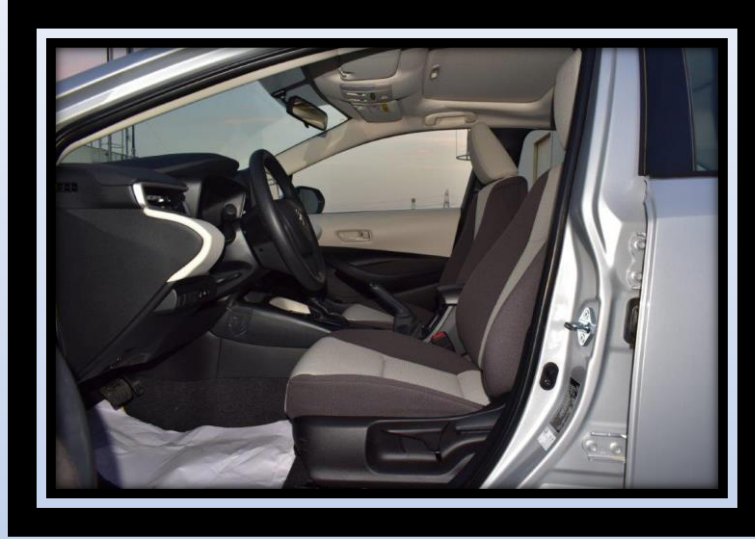

INTERIOR IMAGES

Website: www.forexmotors.com

E-mail- info@forexmotors.com

Contact: +971556138781