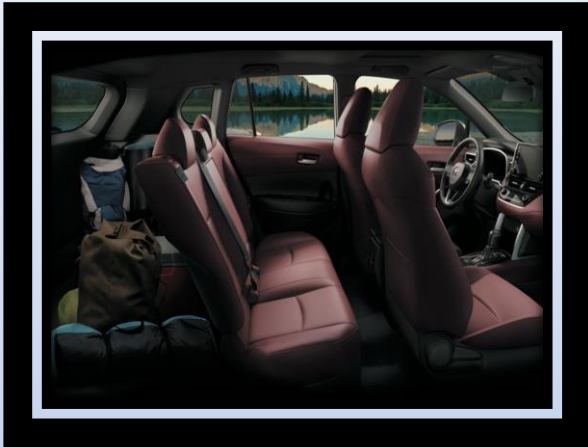

THE TOYOTA COROLLA EXECUTIVE

2023 MODEL TOYOTA COROLLA EXECUTIVE 1.5L PETROL AUTOMATIC TRANSMISSION

**MODEL CODE MZEA11L-GEXDBV
ENGINE: M15A-FKS, 1.5L, 3-CYLINDERS
MAX OUTPUT: 119 HP / 6500-6600 RPM
MAX TORQUE: 148 NM / 4600-5000 RPM
CONTINUOUSLY VARIABLE TRANSMISSION (CVT) WITH 10 SPEED
MANUAL SEQUENTIAL MODE
TIRES SIZE: 225/45R17
DIMENSIONS L - W - H (MM): 4630 - 1780 - 1435
FUEL EFFICIENCY: 19.3 KM/L
FUEL TANK CAPACITY: 50L
17" ALLOY WHEELS
HALOGEN HEADLAMPS
LED FRONT FOG LAMP
POWER SIDE VIEW MIRRORS, BODY COLORED, TURNING SIGNAL
LIGHT, MANUAL FOLDING MIRRORS
SIDE MOULDING CHROME PLATED
BLACK WITH CHROME FRONT GRILL
CHROME EMBLEMS (EXECUTIVE)
REAR SPOILER
FABRIC SEATS
STEERING WHEEL WITH AUDIO CONTROLS**

MANUAL AIRCONDITIONING
REAR AC VENT
9 INCH TOUCH SCREEN AUDIO SYSTEM WITH BLUETOOTH
APPLE CARPLAY SYSTEM
USB PORT
4 SPEAKERS
DRIVER AIRBAG, FRONT PASSENGER AIRBAG, FRONT SIDE
AIRBAGS
SMART ENTRY SYSTEM WITH ENGINE START/STOP (PUSH
BUTTON)
PANORAMIC VIEW MONITOR
FRONT & REAR PARKING SENSORS
POWER MOONROOF
CRUISE CONTROL
LOCKING SWITCH ON PASSENGER DOOR
FLOOR MATS (CARPET)
LOAD SPACE COVER (PLASTIC)
SAFETY REGULATION KIT
FUEL STICKER
TIRE INFLATOR